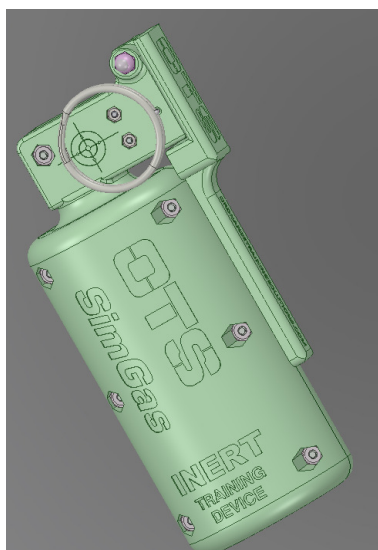

- **Inert**
- **TSC Sensitive. WIDS compliant**
- **Fits most load-out pouches**
- **103dB audible feedback**
- **LED strobe visual feedback**
- **Field-replaceable A23 style battery yields 25+ throws without reloading**
- **FindMe™ alarm**

SimGas Gen 2™ Gas Grenade Simulator incorporates the latest technological advancements making this new generation training device the preferred choice meeting the stringent training requirements of today's military, law enforcement and security professionals.

SimGas Gen 2™ is Inert, provides consistent (MCU controlled) fuse and run times, offers multiple throws per training session, and reloads easily in the field with readily-

available A23 style battery.

Specifically designed to withstand rigorous environments utilizing extremely durable urethane materials, provides safe, reliable and repeatable operations for indoor, outdoor, day and night training exercises to practice critical timing, repetitive memory and procedural skills where live gas grenade training would ordinarily be conducted.

Remove pull ring and deploy. Following a 1.5 second fuze delay, the integral siren and LED strobe will activate, initially with a rapid repetition rate, then slowing to simulate gas permeating the area.